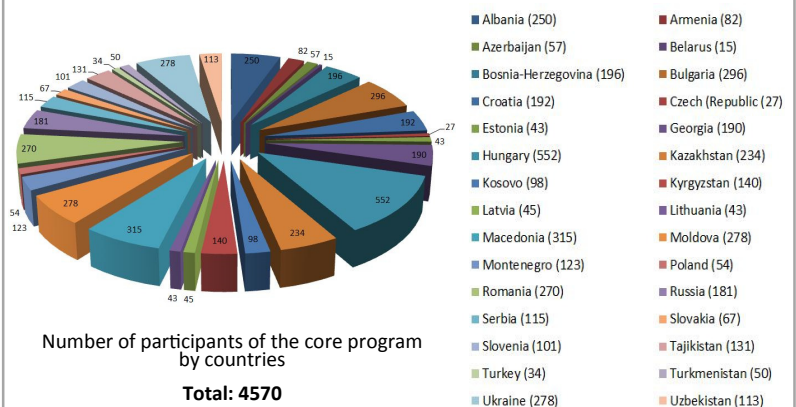

ILEA Budapest

Quick Facts

- Established in 1995, ILEA Budapest is a joint U.S.-Government of Hungary initiative.
- ILEA Budapest provides state-of-the-art professional development training for Police Officers, Judges and Prosecutors.
- ILEA Budapest's leadership training emphasizes rule of law, respect for human rights and law enforcement's critical role in a civil society.
- ILEA Budapest conducts over thirty-five courses a year utilizing visiting instructors from over 15 US Federal Law Enforcement Agencies.
- Since 1995, ILEA Budapest has trained over 22,000 participants from over 100 countries.
- ILEA Budapest is administered by the U.S. Department of State, through the International Narcotics and Law Enforcement Affairs Bureau.
- ILEA Budapest is headed by two U.S. accredited diplomats who fall under Budapest Chief of Mission Authority and act as Director and Deputy Director.
- ILEA Budapest is located on the "Buda" side of the city on a Hungarian National Police compound.

Two Types of ILEA Training:

Core Course:

The ILEA seven-week Law Enforcement Leadership Development (LELD) Course focuses on leadership and provides participants with broad knowledge and techniques covering a wide range of law enforcement topics — *public corruption, organized crime, drug enforcement, tactical survival techniques, counterterrorism*. ILEA typically hosts four core courses per year.